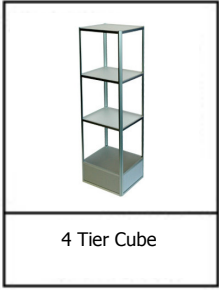

DISPLAYWAYS

Tower Showcase

Counter Showcase

2 Wide by 3 High Brochure Holder

3 Wide by 3 High Brochure Holder

Video Tower

White Competition Entry Box

2 Tier Cube

You can view our products online at www.displayways.co.nz
Panel colours are available in **BLACK**, **GREY**, **BLUE** and **RED**.

0.6m 0.8m 1m

Square Plinths
Red/Blue/Black/Red

3 Tier Cube

0.4m 0.6m 0.8m 1m

Circular Plinths
Black and Grey

Let us design and build the ultimate display for you!

4 Tier Cube

Trestle Tables
1.8m and 2.1m

Round Work Table

Square Work Table

Rectangle Work Table

Demonstration Counter

Freestanding Shelf

Chrome Bar Stool

Display Table

Round Bar Leaner

Square and Round Coffee Tables

Rectangle Coffee Table

Hanging Shelf Kit

Acrylic Brochure Holders