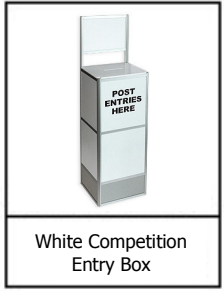

DISPLAYWAYS

Tower Showcase

Counter Showcase

2 Wide by 3 High Brochure Holder

3 Wide by 3 High Brochure Holder

Video Tower

White Competition Entry Box

2 Tier Cube

You can view our products online at www.displayways.co.nz
Panel colours are available in **BLACK**, **GREY**, **BLUE** and **RED**.

0.6m 0.8m 1m

Square Plinths
Red/Blue/Black/Red

3 Tier Cube

0.4m 0.6m 0.8m 1m