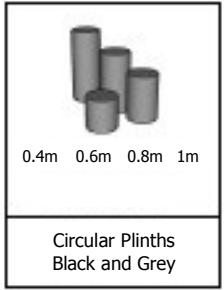

You can view our products online at www.displayways.co.nz
Panel colours are available in **BLACK**, **GREY**, **BLUE** and **RED**.

0.6m 0.8m 1m

Square Plinths
Red/Blue/Black/Red

3 Tier Cube

0.4m 0.6m 0.8m 1m