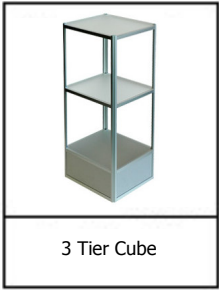

DISPLAYWAYS

Tower Showcase

Counter Showcase

2 Wide by 3 High Brochure Holder

3 Wide by 3 High Brochure Holder

Video Tower

White Competition Entry Box

2 Tier Cube

You can view our products online at www.displayways.co.nz
Panel colours are available in **BLACK**, **GREY**, **BLUE** and **RED**.

0.6m 0.8m 1m

Square Plinths
Red/Blue/Black/Red

3 Tier Cube

0.4m 0.6m 0.8m 1m

Circular Plinths
Black and Grey

Let us design and build the ultimate display for you!

4 Tier Cube

Trestle Tables
1.8m and 2.1m

Round Work Table

Square Work Table

Rectangle Work Table

Demonstration Counter

Freestanding Shelf

Chrome Bar Stool

Display Table

Round Bar Leaner

Square and Round Coffee Tables

Rectangle Coffee Table

Hanging Shelf Kit

Acrylic Brochure Holders