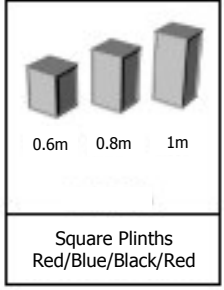

DISPLAYWAYS

Tower Showcase

Counter Showcase

2 Wide by 3 High Brochure Holder

3 Wide by 3 High Brochure Holder

Video Tower

White Competition Entry Box

2 Tier Cube

You can view our products online at www.displayways.co.nz
Panel colours are available in **BLACK**, **GREY**, **BLUE** and **RED**.

0.6m 0.8m 1m

Square Plinths
Red/Blue/Black/Red

3 Tier Cube

0.4m 0.6m 0.8m 1m