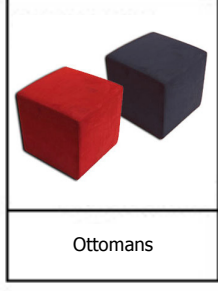

You can view our products online at www.displayways.co.nz
Panel colours are available in **BLACK**, **GREY**, **BLUE** and **RED**.

0.6m 0.8m 1m

Square Plinths
Red/Blue/Black/Red

3 Tier Cube

0.4m 0.6m 0.8m 1m

Freestanding Shelf

Chrome Bar Stool

Display Table

Round Bar Leaner

Square and Round Coffee Tables

Rectangle Coffee Table

Hanging Shelf Kit

Acrylic Brochure Holders

Décor Chairs

Bar Chair

Ottomans

2 x Panels
FOGA Panels
2.1m high x 1m wide