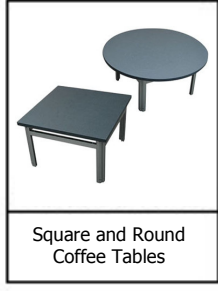

Freestanding Shelf

Chrome Bar Stool

Display Table

Round Bar Leaner

Square and Round Coffee Tables

Rectangle Coffee Table

Hanging Shelf Kit

Acrylic Brochure Holders