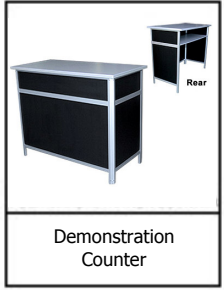

Circular Plinths
Black and Grey

Let us design and build the ultimate display for you!

4 Tier Cube

Trestle Tables
1.8m and 2.1m

Round Work Table

Square Work Table

Rectangle Work Table

Demonstration Counter

Freestanding Shelf

Chrome Bar Stool

Display Table

Round Bar Leaner

Square and Round Coffee Tables

Rectangle Coffee Table

Hanging Shelf Kit

Acrylic Brochure Holders